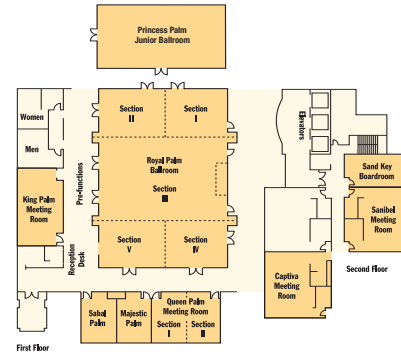

Quorum Hotel – Tampa

700 N. Westshore Blvd.
Tampa, FL 33609
Phone: 813-289-8200
Sales Fax: 813-287-8275
www.QuorumTampa.com

Experience the new Quorum Hotel – Tampa, Westshore’s premier upscale meeting hotel. Quorum is located minutes from Tampa International Airport and the Tampa Convention Center and within walking distance to upscale shopping, dining and nightlife.

Quorum’s multi-million dollar transformation offers guests a variety of first-class guestrooms including traditional, Club Level and Suite accommodations and special features like high-speed Internet access in all guest and meeting rooms, high-speed wireless access in Quorum’s public areas and a 24-hour business center.

From upscale boardrooms to the Royal Palm Ballroom, Quorum offers planners a variety of options to accommodate events with six to 650 guests.

Rooms: 272

ROOM NAME	SQ. FT.	W. x L.	CEILING HT.	THEATER	CLASSROOM	BANQUET	RECEPTION
Royal Palm	5,400	60' x 90'	14'	650	360	540	650
Section I, II, IV, V	720	24' x 30'	14'	80	45	60	75
Section III	2,400	40' x 60'	14'	300	180	240	300
Queen Palm Room	704	22' x 32'	9'	70	45	60	60
Section I, II	352	16' x 22'	9'	30	21	20	30
King Palm Room	740	20' x 37'	9'	80	45	60	85
Majestic Palm	352	16' x 22'	9'	permanent conference room		—	
Sabal Palm Boardroom	352	16' x 22'	9'	permanent conference room		—	
Sand Key Boardroom	221	13' x 23'	9'	permanent conference room		—	
Sanibel and Captiva	459	26' x 14'	9'	45	24	30	40
Princess Palm	2,068	44' x 47'	10'	200	120	160	200